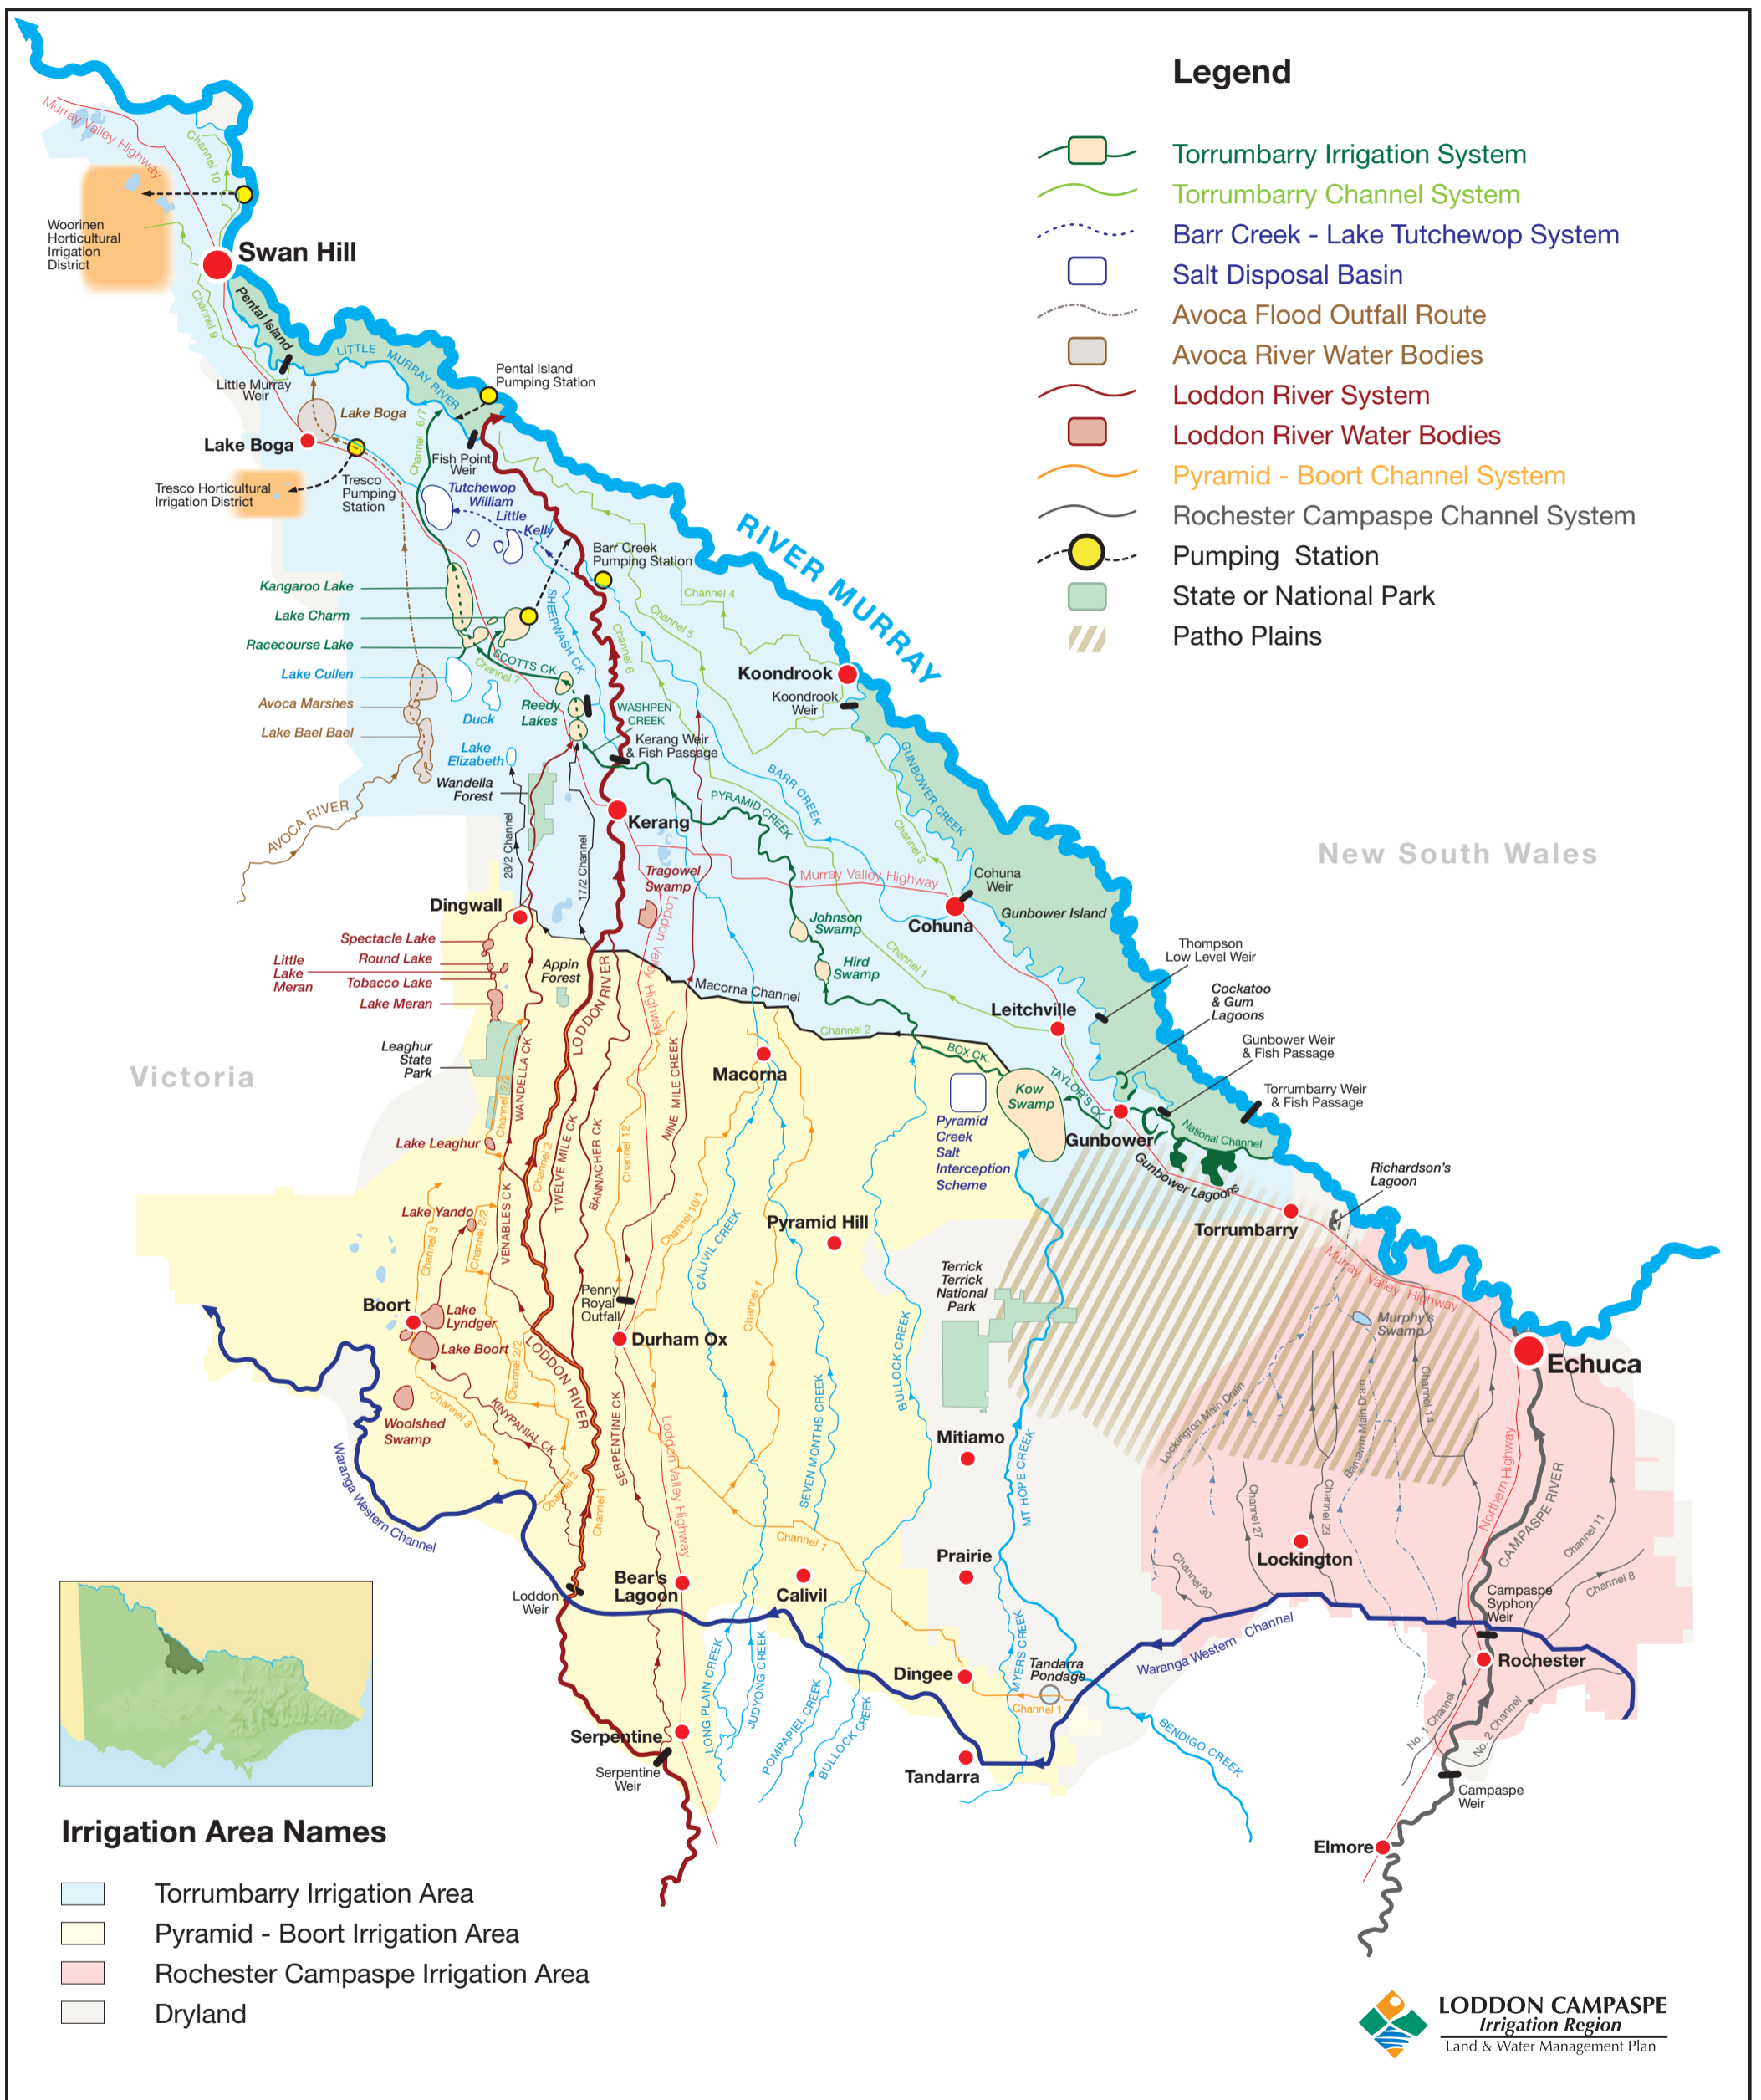

# Schematic Representation of the Loddon Campaspe Irrigation Region

## Legend

- Torrumbarry Irrigation System
- Torrumbarry Channel System
- Barr Creek - Lake Tutchewop System
- Salt Disposal Basin
- Avoca Flood Outfall Route
- Avoca River Water Bodies
- Loddon River System
- Loddon River Water Bodies
- Pyramid - Boort Channel System
- Rochester Campaspe Channel System
- Pumping Station
- State or National Park
- Patho Plains

## Irrigation Area Names

- Torrumbarry Irrigation Area
- Pyramid - Boort Irrigation Area
- Rochester Campaspe Irrigation Area
- Dryland