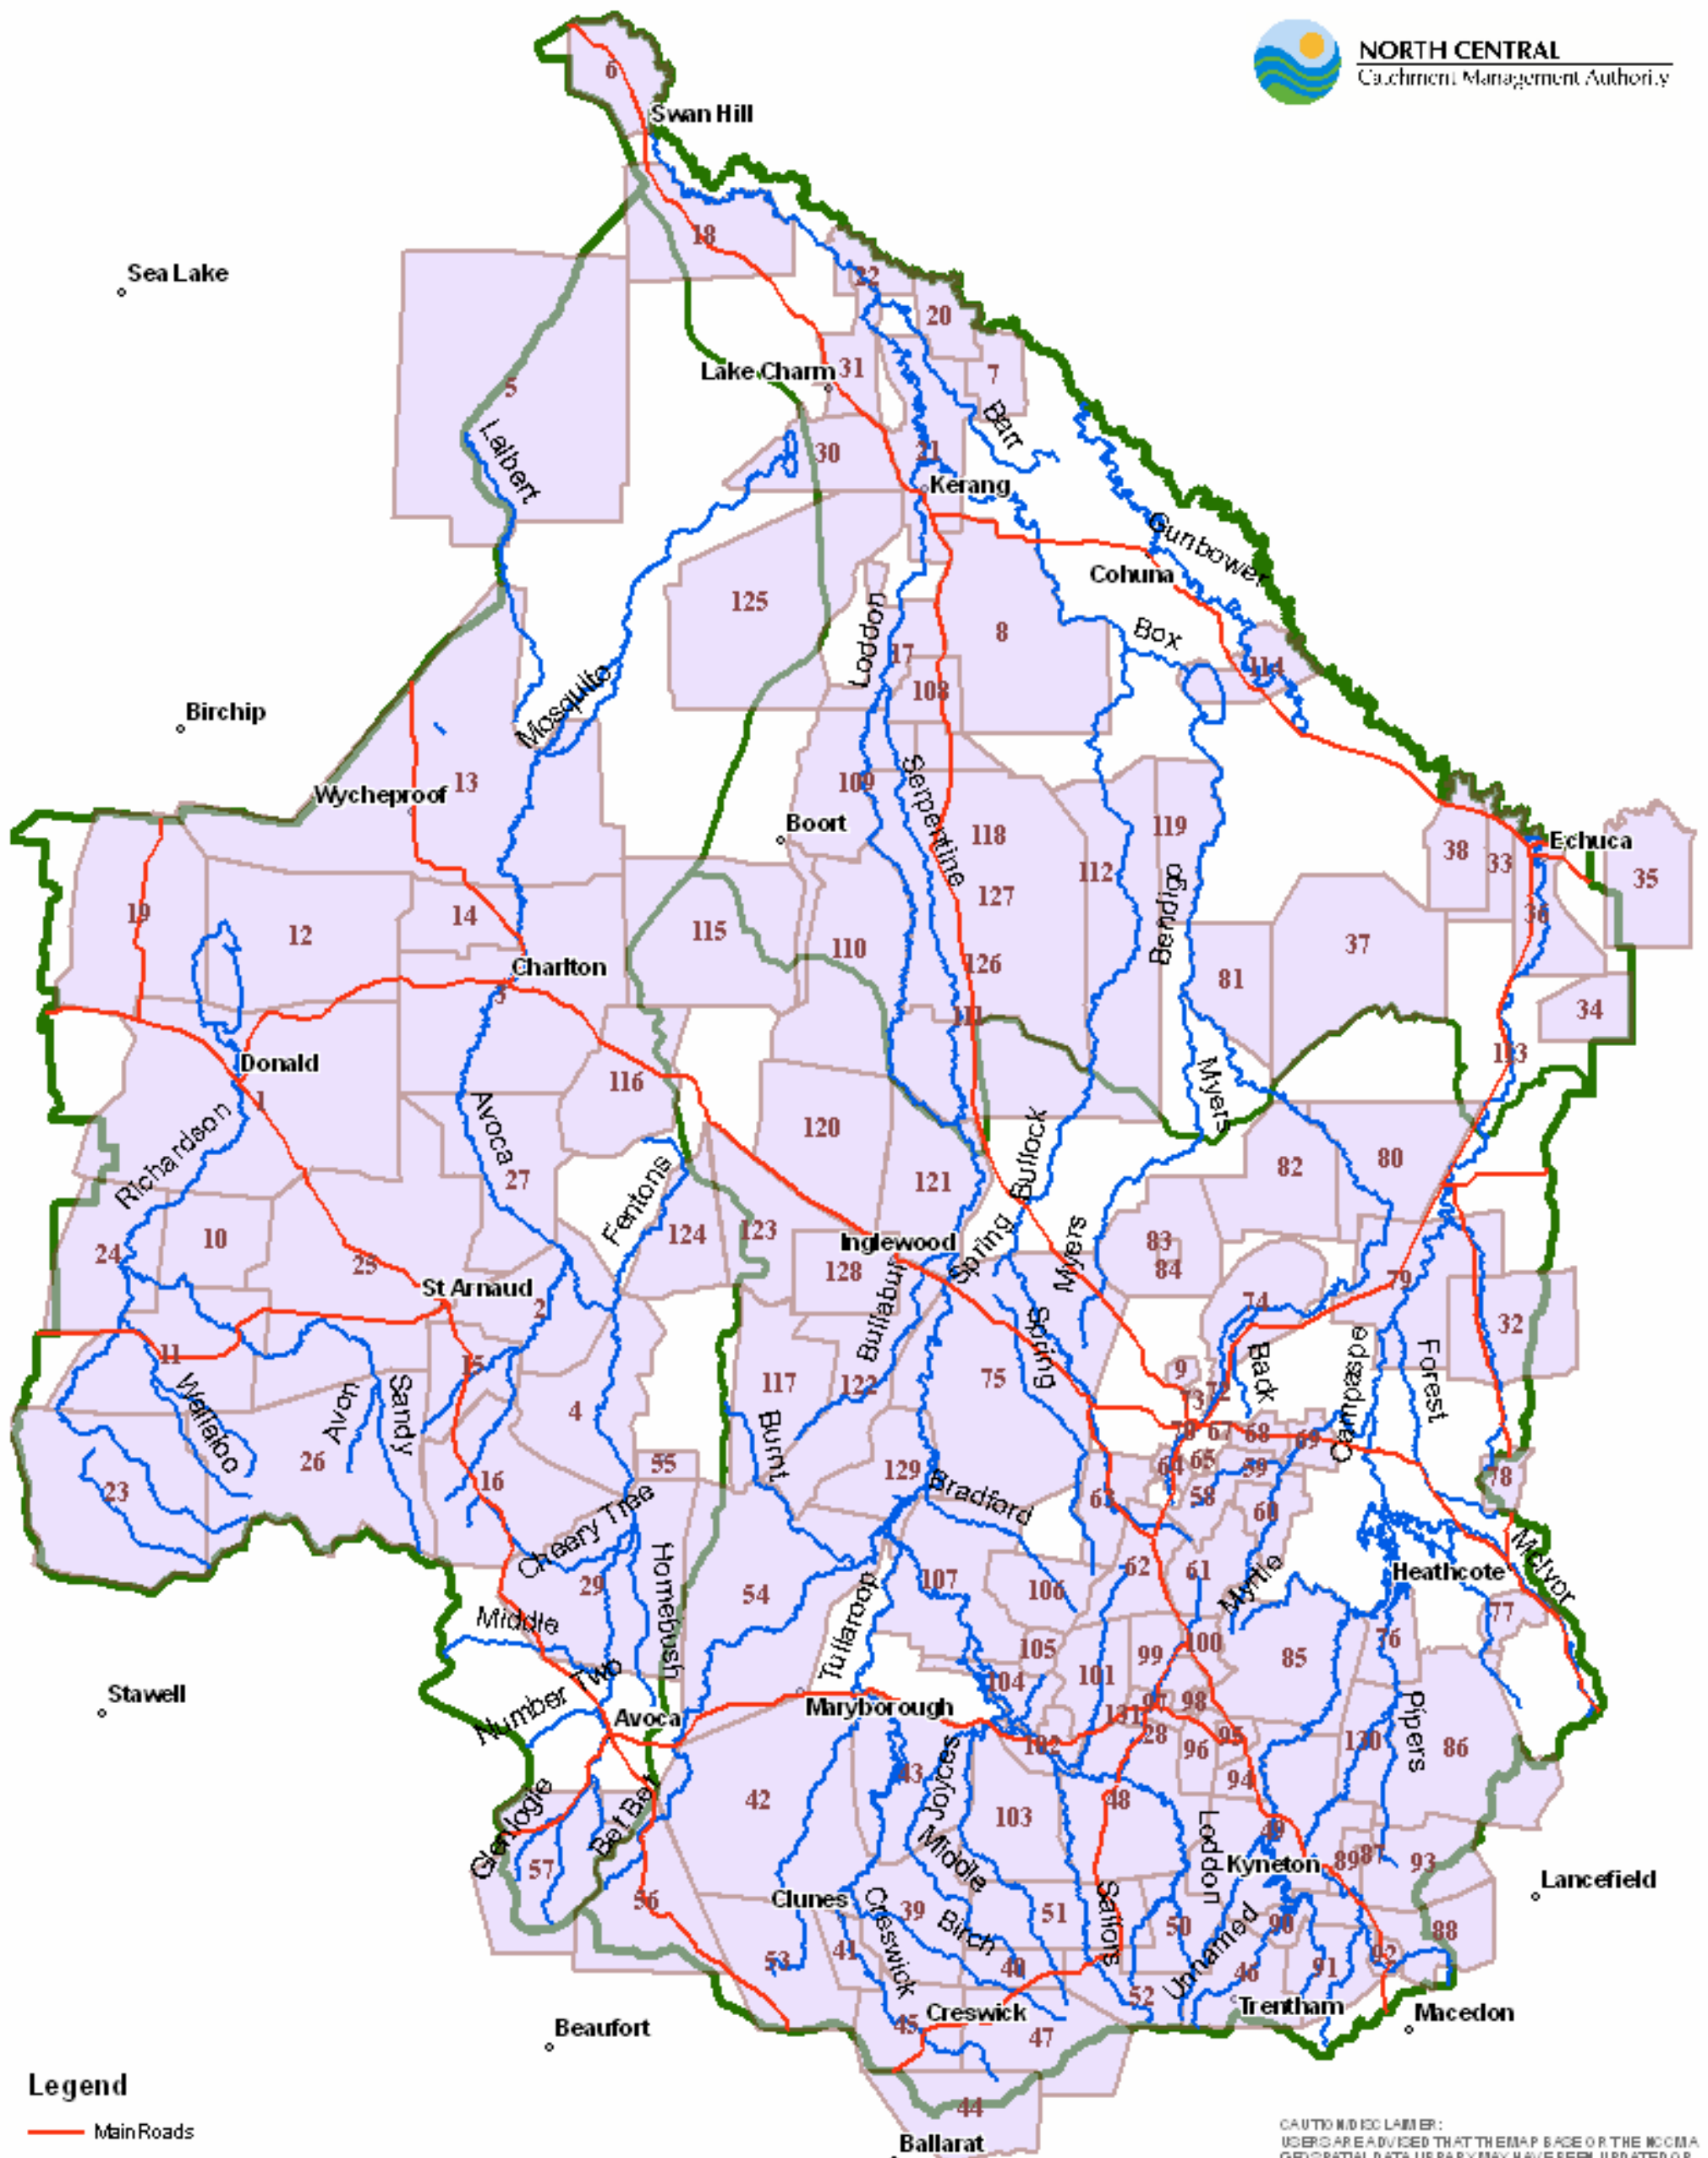

North Central CMA Landcare Groups

- Legend**
- Main Roads
 - Main Rivers
 - Landcare Boundaries
 - Natural resource management committee
 - Main Towns

CAUTION NOTICE:
 USERS ARE ADVISED THAT THE MAP BASE OR THE NCCMA GEOGRAPHICAL DATA USUALLY MAY HAVE BEEN UPDATED OR AUGMENTED SINCE THIS MAP WAS PRODUCED AND THAT THE USER SHOULD ENSURE THEY GET UP TO DATE INFORMATION IS BEING USED. THIS PLAN SET HAS BEEN PREPARED FROM AVAILABLE INFORMATION WITHIN NCCMA AND APPROPRIATE AUTHORITIES. EVERY EFFORT HAS BEEN MADE TO COLLECT ALL THE DATA AVAILABLE. HOWEVER, NEITHER THE ACCURACY NOR CURRENTCY OF THE INFORMATION IS GUARANTEED BY THE NCCMA OR ITS REPRESENTATIVES.